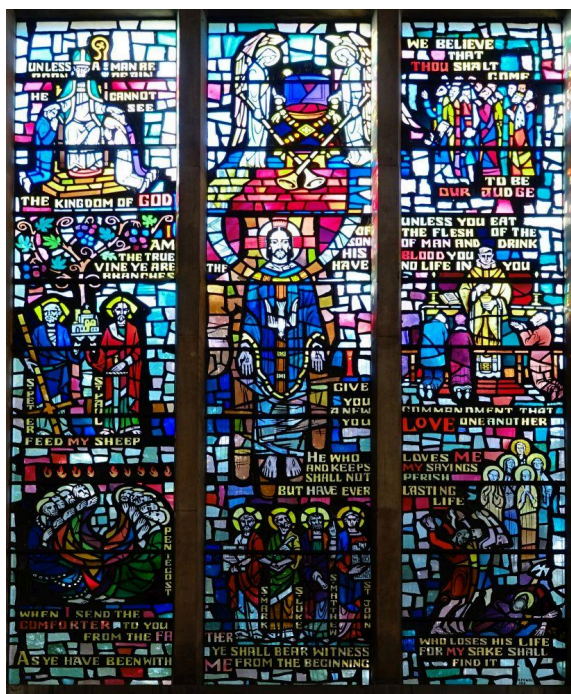

An honorarium of £1,050 per annum, paid in regular instalments, will be available to each singer. Scholarships will be awarded for one year in the first instance, with the opportunity available for renewal.

Schedule

Scholars sing at Sunday mass twice a month (10:30am service, with a 9:20am rehearsal). A post-mass rehearsal will be scheduled on the first of these Sundays to prepare for the following month's music.

Scholars are additionally required for Ash Wednesday, two services during Holy Week, and at our carol service on 13th December.

In total, the role involves 21 services across the year. A small proportion of services may be depped out to our pool of deputies, in consultation with the Director of Music. There is no choral service scheduled on Christmas Eve or Christmas Day.

Choral Scholarships at St Mary's

For the most part, the Choral Scholars perform as a solo quartet, conducted by the Director of Music, Dr Edwin Hillier. A diverse range of sacred music (introits, motets, psalms, and four-part mass settings), drawn from a range of musical periods, is programmed over the course of the year, with opportunities for solo singing.

On occasion, the scholars join forces with our robed children's choir and community choir, and additional work may be available for any scholars interested in developing their outreach and workshop-leading skills.

Who we're looking for

Our scholarships are open to all singers, though they may particularly appeal to undergraduates, postgraduates (at university or conservatoire), recent graduates, and young professionals looking to develop their ensemble and solo singing.